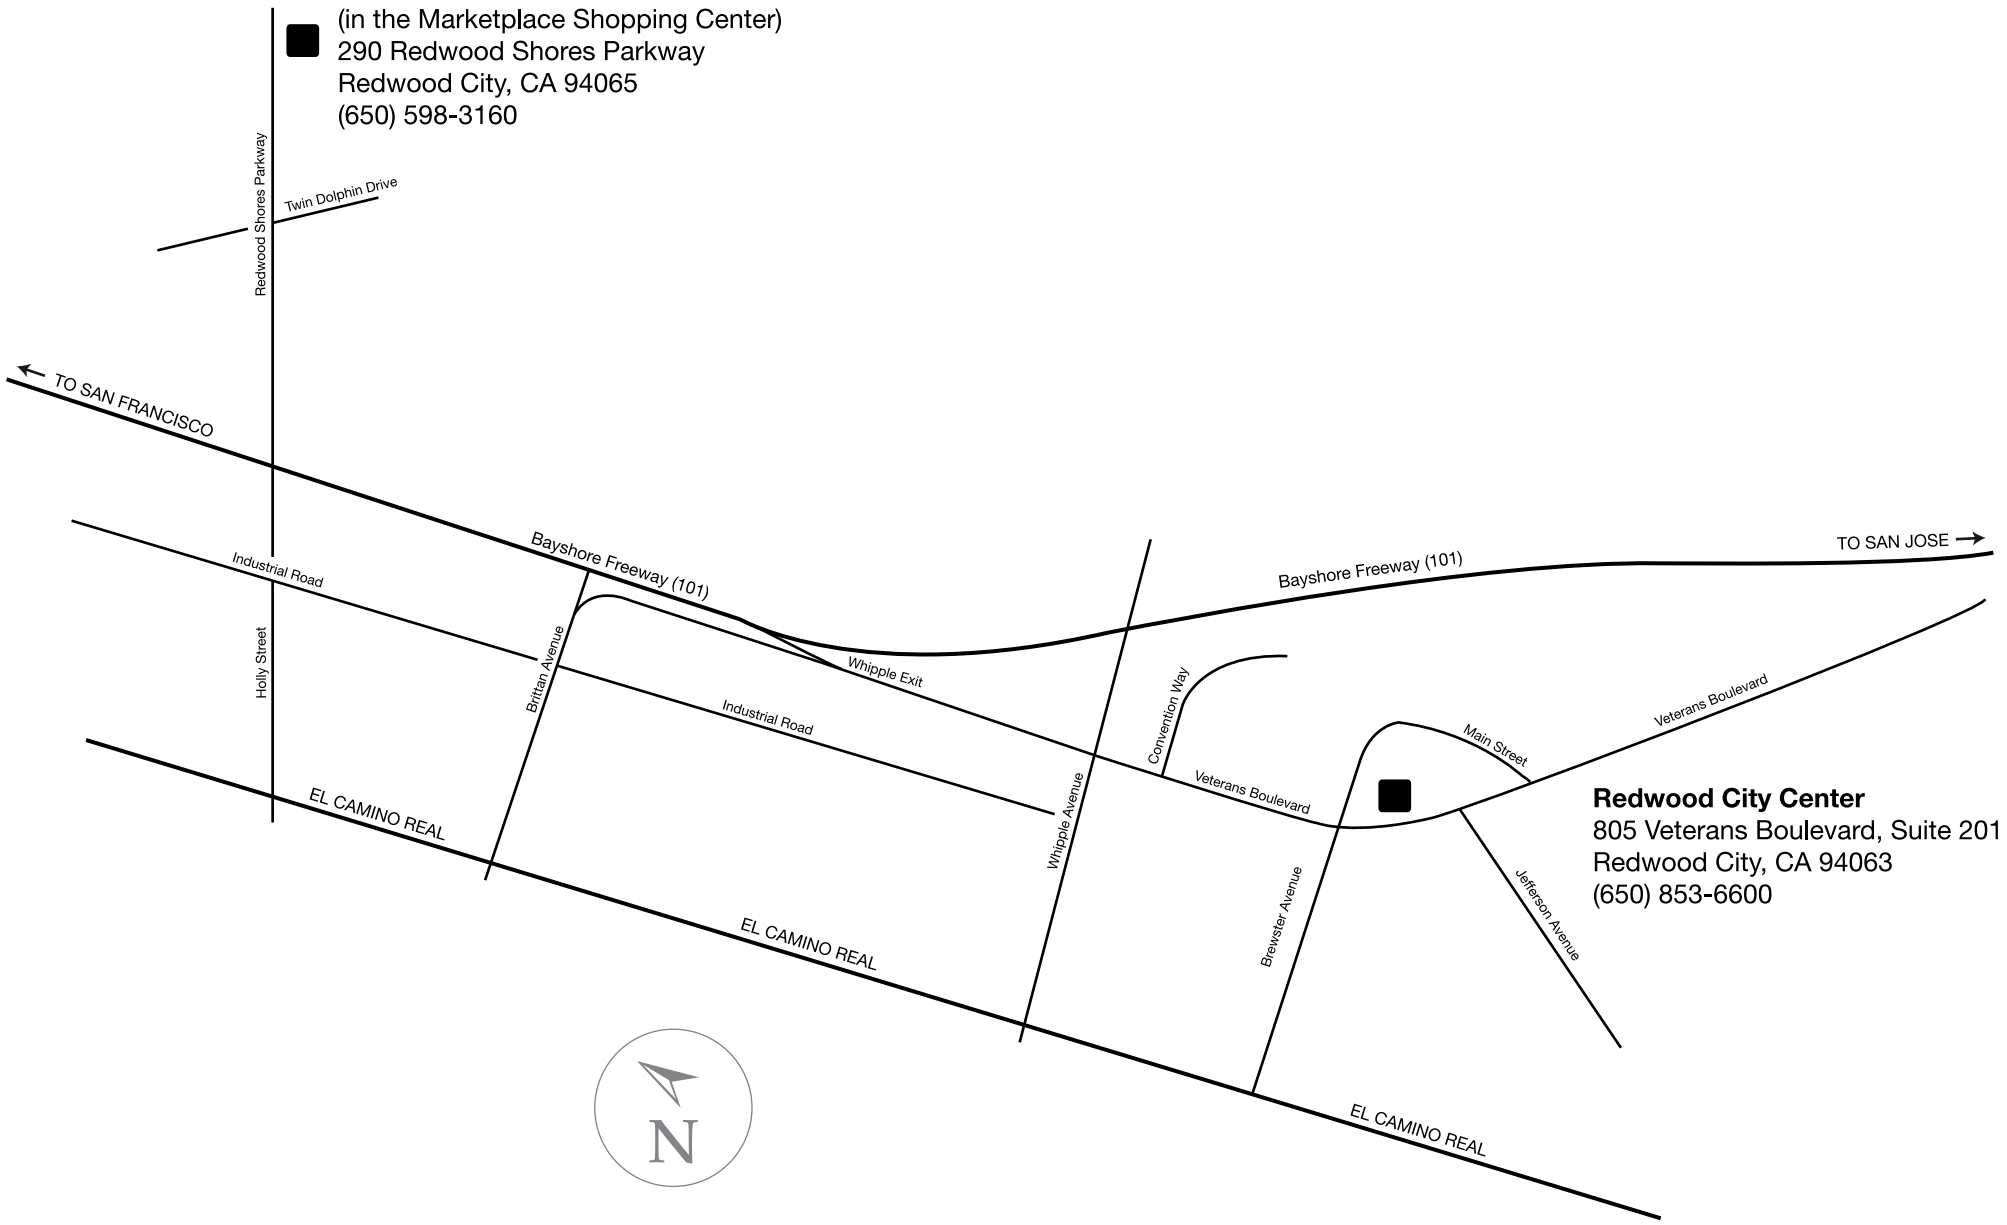

**Redwood Shores Health Center**  
(in the Marketplace Shopping Center)  
290 Redwood Shores Parkway  
Redwood City, CA 94065  
(650) 598-3160

**Redwood City Center**  
805 Veterans Boulevard, Suite 201  
Redwood City, CA 94063  
(650) 853-6600

**Note: Map Not To Scale**